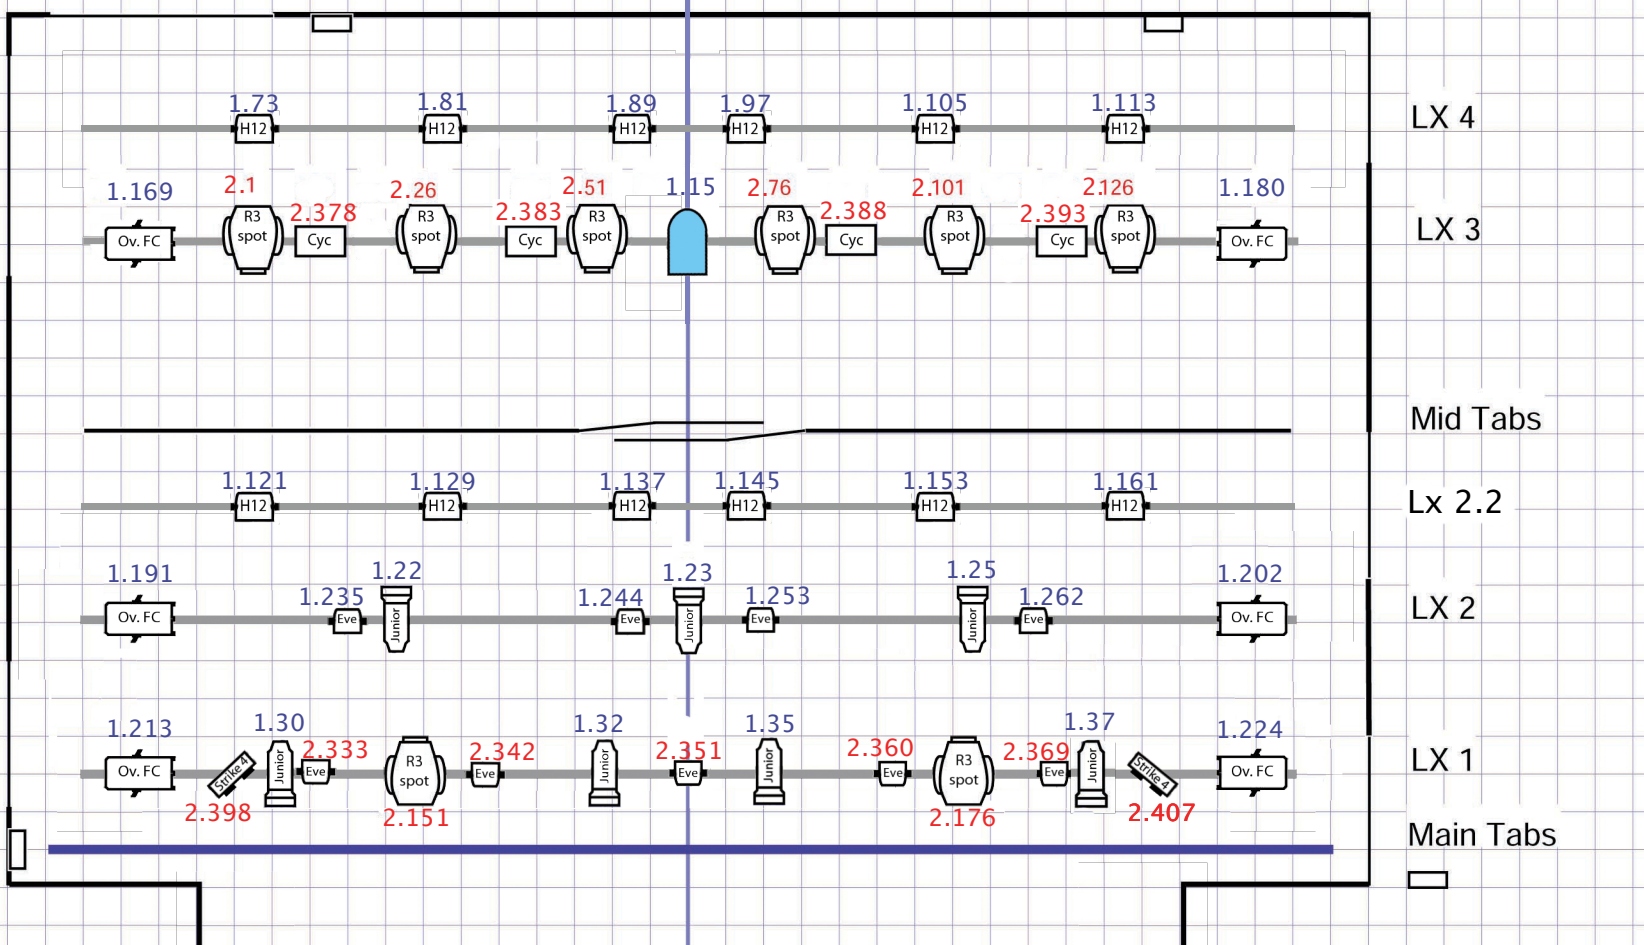

Drawing:
Standard LX Rig

Version;4
15th May 2024

Notes:
Hemp bars and masking omitted for clarity

Venue:
Tamworth Assembly Rooms

Scale;
0.25m per division

Stage Apron

Auditorium

Perch A Left

Perch A Right

Perch B Left

Perch B Right

FoH Truss C

Legend

- | | | | |
|-------------------------------------|------------------------------|-------------------|-----------------------|
| Chauvet HP12 Par 8 ch | Chauvet Ovation 915 FC 11 ch | Patt 743 | CCT Sil 30 |
| Chauvet EVE VW 9 ch | Chauvet Ovation 915 VW 19 ch | CCT Starlette | Par CP62 |
| Chauvet Colorado Quad Zoom VW 10 ch | Chauvet Rogue R3 Spot 25 ch | Minuette F | Minuette Profile |
| Chauvet Colorado Quad Zoom FC 17 ch | Chauvet Rogue R2x Wash 22 ch | Source 4 Jnr Zoom | Chauvet Strike 4 9 ch |
| ETC Colorsource LED CYC 5 ch | | Source 4 Zoom | |