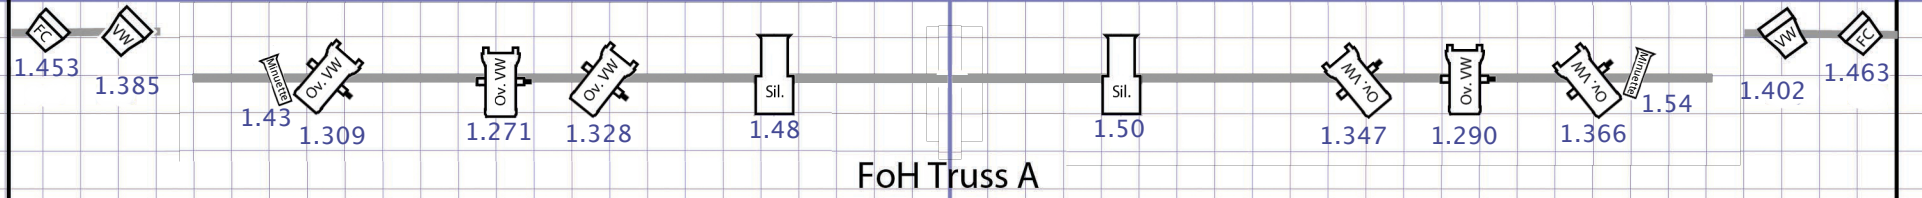

Drawing:
Standard LX Rig

Version;4
15th May 2024

Notes:
Hemp bars and masking omitted for clarity

Venue:
Tamworth Assembly Rooms

Scale;
0.25m per division

Stage Apron

Auditorium

Perch A Left

Perch A Right

Perch B Left

Perch B Right

FoH Truss C

Legend

- | | | | |
|-------------------------------------|------------------------------|-------------------|-----------------------|
| Chauvet HP12 Par 8 ch | Chauvet Ovation 915 FC 11 ch | Patt 743 | CCT Sil 30 |
| Chauvet EVE VW 9 ch | Chauvet Ovation 915 VW 19 ch | CCT Starlette | Par CP62 |
| Chauvet Colorado Quad Zoom VW 10 ch | Chauvet Rogue R3 Spot 25 ch | Minuette F | Minuette Profile |
| Chauvet Colorado Quad Zoom FC 17 ch | Chauvet Rogue R2x Wash 22 ch | Source 4 Jnr Zoom | Chauvet Strike 4 9 ch |
| ETC Colorsource LED CYC 5 ch | | Source 4 Zoom | |